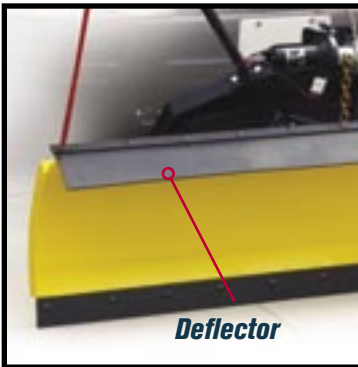

Snow Deflector

Increase your visibility by preventing snow from spraying onto your windshield.

UPC 82"	777094-22120-7
UPC 84"	777094-23120-2
UPC 88"	777094-24120-5
Kit Contains	Rubber deflector, nuts & bolts