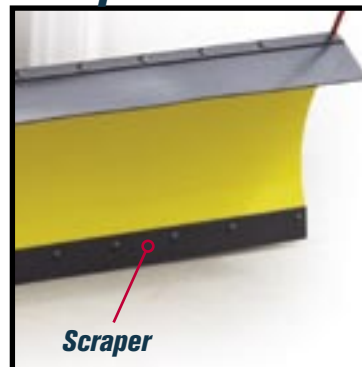

Scraper Blade Kit

Replace your worn scraper for clean, even plowing.

UPC 82"	777094-20031-8
UPC 84"	777094-20032-5
UPC 88"	777094-20033-2
Kit Contains	Steel scraper, nuts & bolts

Accessories may not be exactly as shown. Additional accessories may be available.

SnowBear Snowplows - Built To Last.

Call 1.800.337.2327 or visit our website at www.snowbear.com for more information about our products.